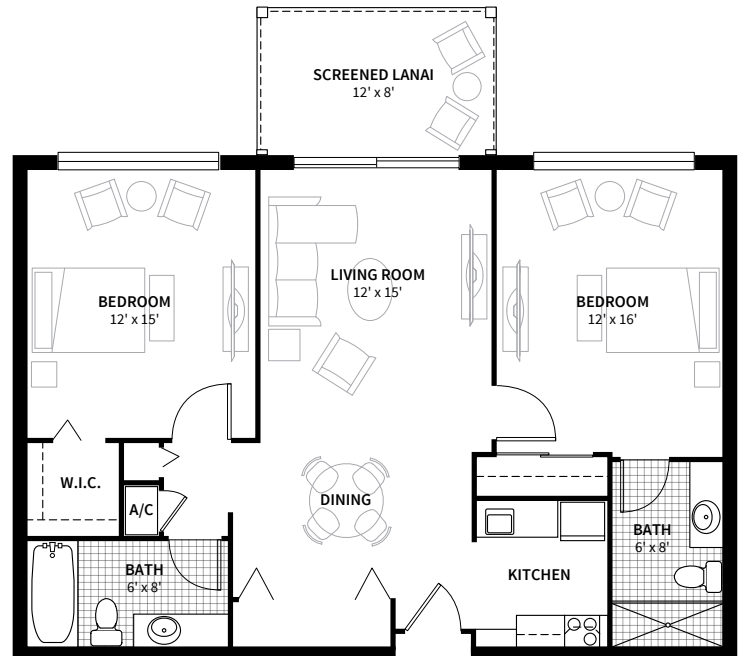

Studio II
310 Square Feet

L-Shaped Studio
510 Square Feet

2 Bedroom Apartment | 980 Square Feet

1 Bedroom Apartment
649 Square Feet

2 Bedroom Deluxe Apartment | 1315 Square Feet

941-225-8369 • AvivaSeniorLife.org
1951 N. HONORE AVE | SARASOTA, FL 34235