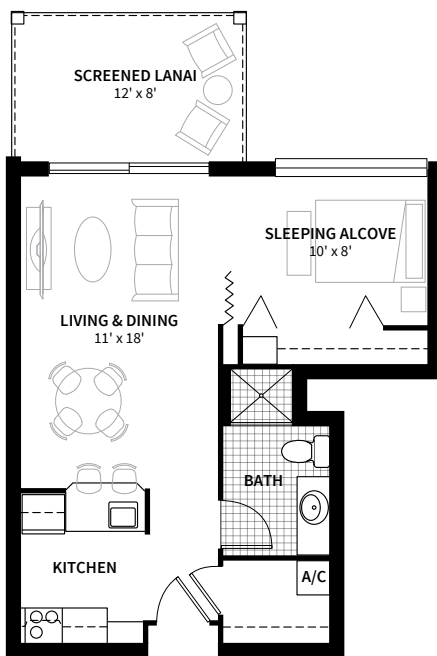

Studio II
310 Square Feet

L-Shaped Studio
510 Square Feet

2 Bedroom Apartment | 980 Square Feet

1 Bedroom Apartment
649 Square Feet

2 Bedroom Deluxe Apartment | 1315 Square Feet

941-225-8369 • AvivaSeniorLife.org
1951 N. HONORE AVE | SARASOTA, FL 34235