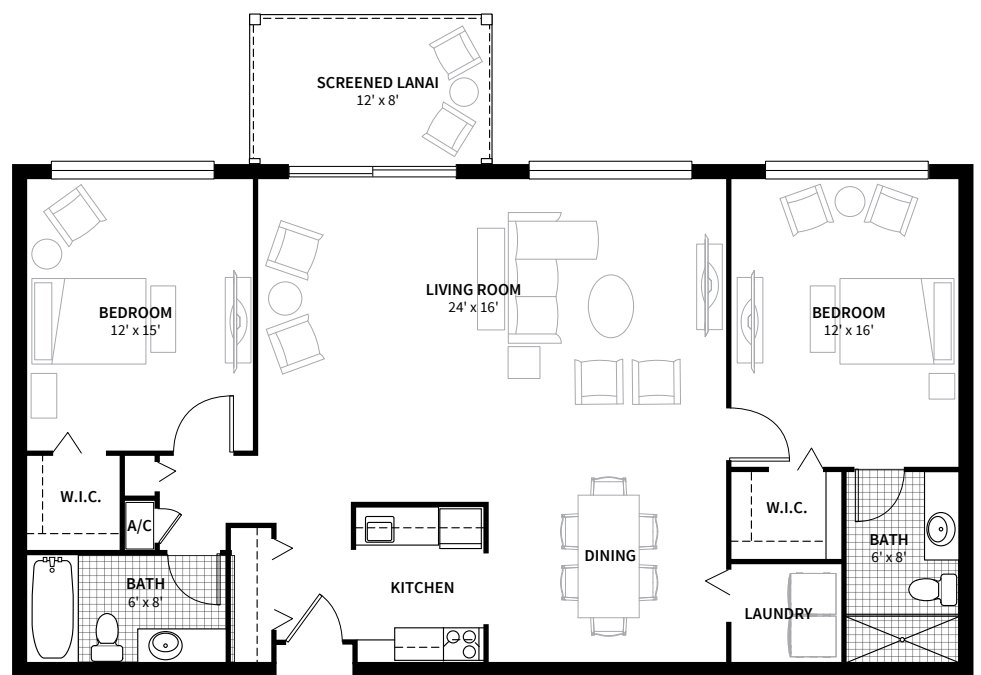

Studio II
310 Square Feet

L-Shaped Studio
510 Square Feet

2 Bedroom Apartment | 980 Square Feet

1 Bedroom Apartment
649 Square Feet

2 Bedroom Deluxe Apartment | 1315 Square Feet

941-225-8369 • AvivaSeniorLife.org
1951 N. HONORE AVE | SARASOTA, FL 34235