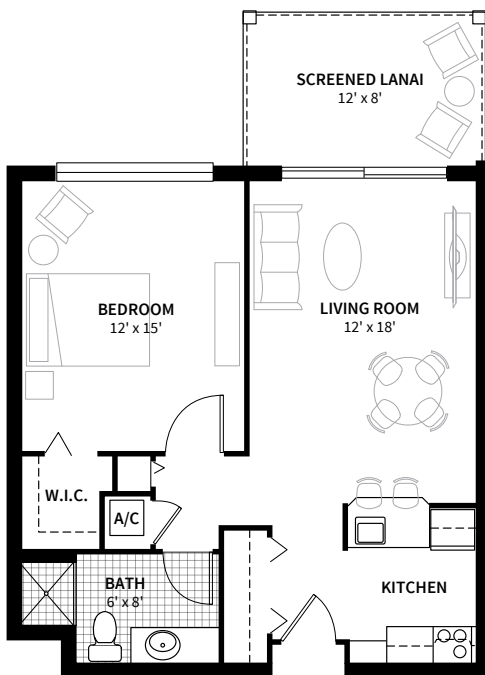

Studio II
310 Square Feet

L-Shaped Studio
510 Square Feet

2 Bedroom Apartment | 980 Square Feet

1 Bedroom Apartment
649 Square Feet

2 Bedroom Deluxe Apartment | 1315 Square Feet

941-225-8369 • AvivaSeniorLife.org
1951 N. HONORE AVE | SARASOTA, FL 34235