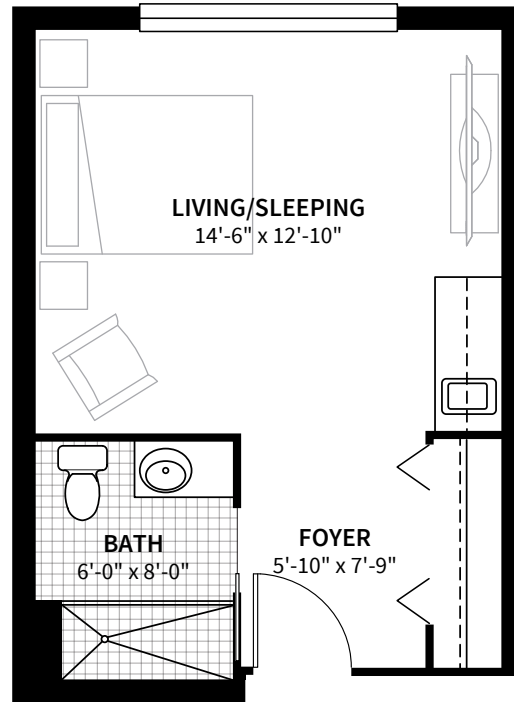

Studio Traditional | 244 Square Feet

Studio Deluxe | 265 Square Feet

Studio Grand | 360 Square Feet

1 Bedroom | 2 Bath | 509 Square Feet

**941-225-8369 • AvivaSeniorLife.org**  
**1951 N. HONORE AVE | SARASOTA, FL 34235**