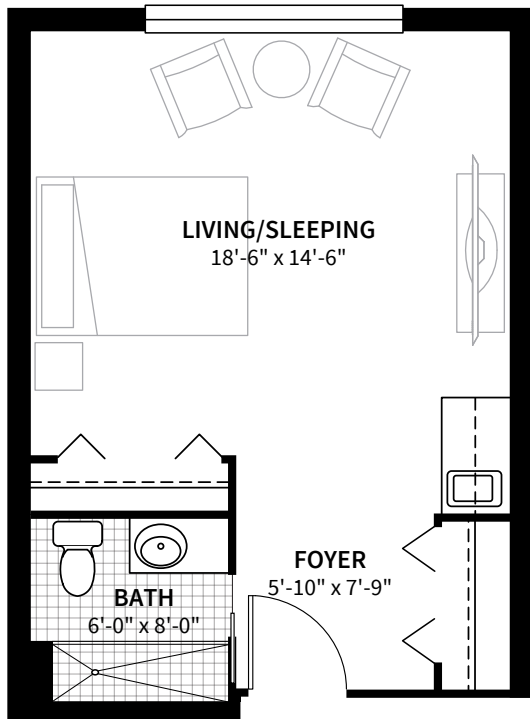

Studio Traditional | 244 Square Feet

Studio Deluxe | 265 Square Feet

Studio Grand | 360 Square Feet

1 Bedroom | 2 Bath | 509 Square Feet

**941-225-8369 • AvivaSeniorLife.org**  
**1951 N. HONORE AVE | SARASOTA, FL 34235**