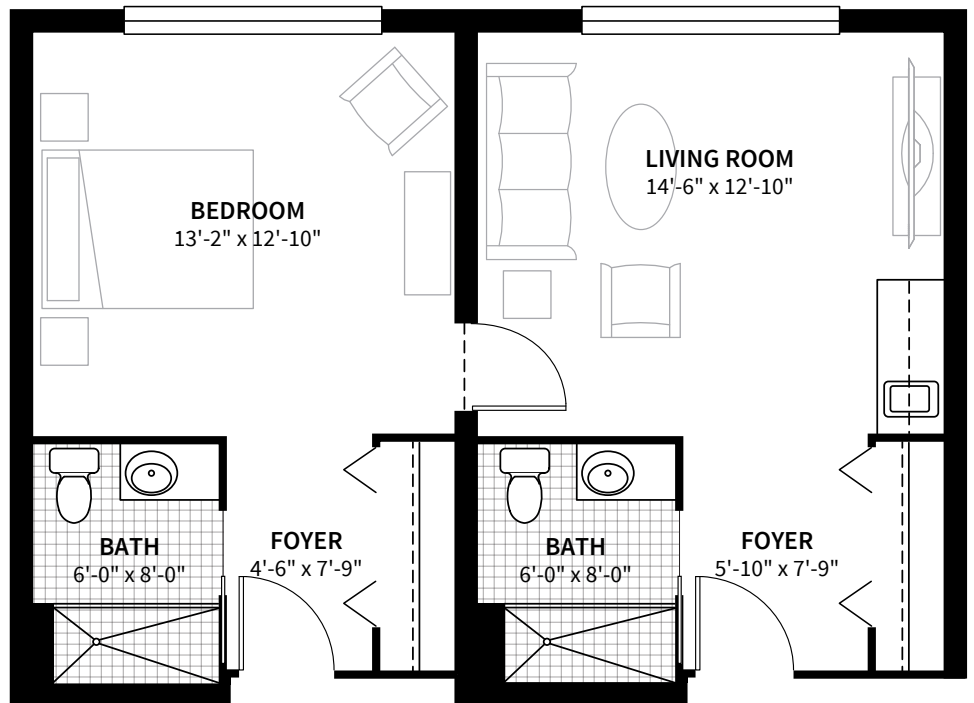

Studio Traditional | 244 Square Feet

Studio Deluxe | 265 Square Feet

Studio Grand | 360 Square Feet

1 Bedroom | 2 Bath | 509 Square Feet

**941-225-8369 • AvivaSeniorLife.org**  
**1951 N. HONORE AVE | SARASOTA, FL 34235**